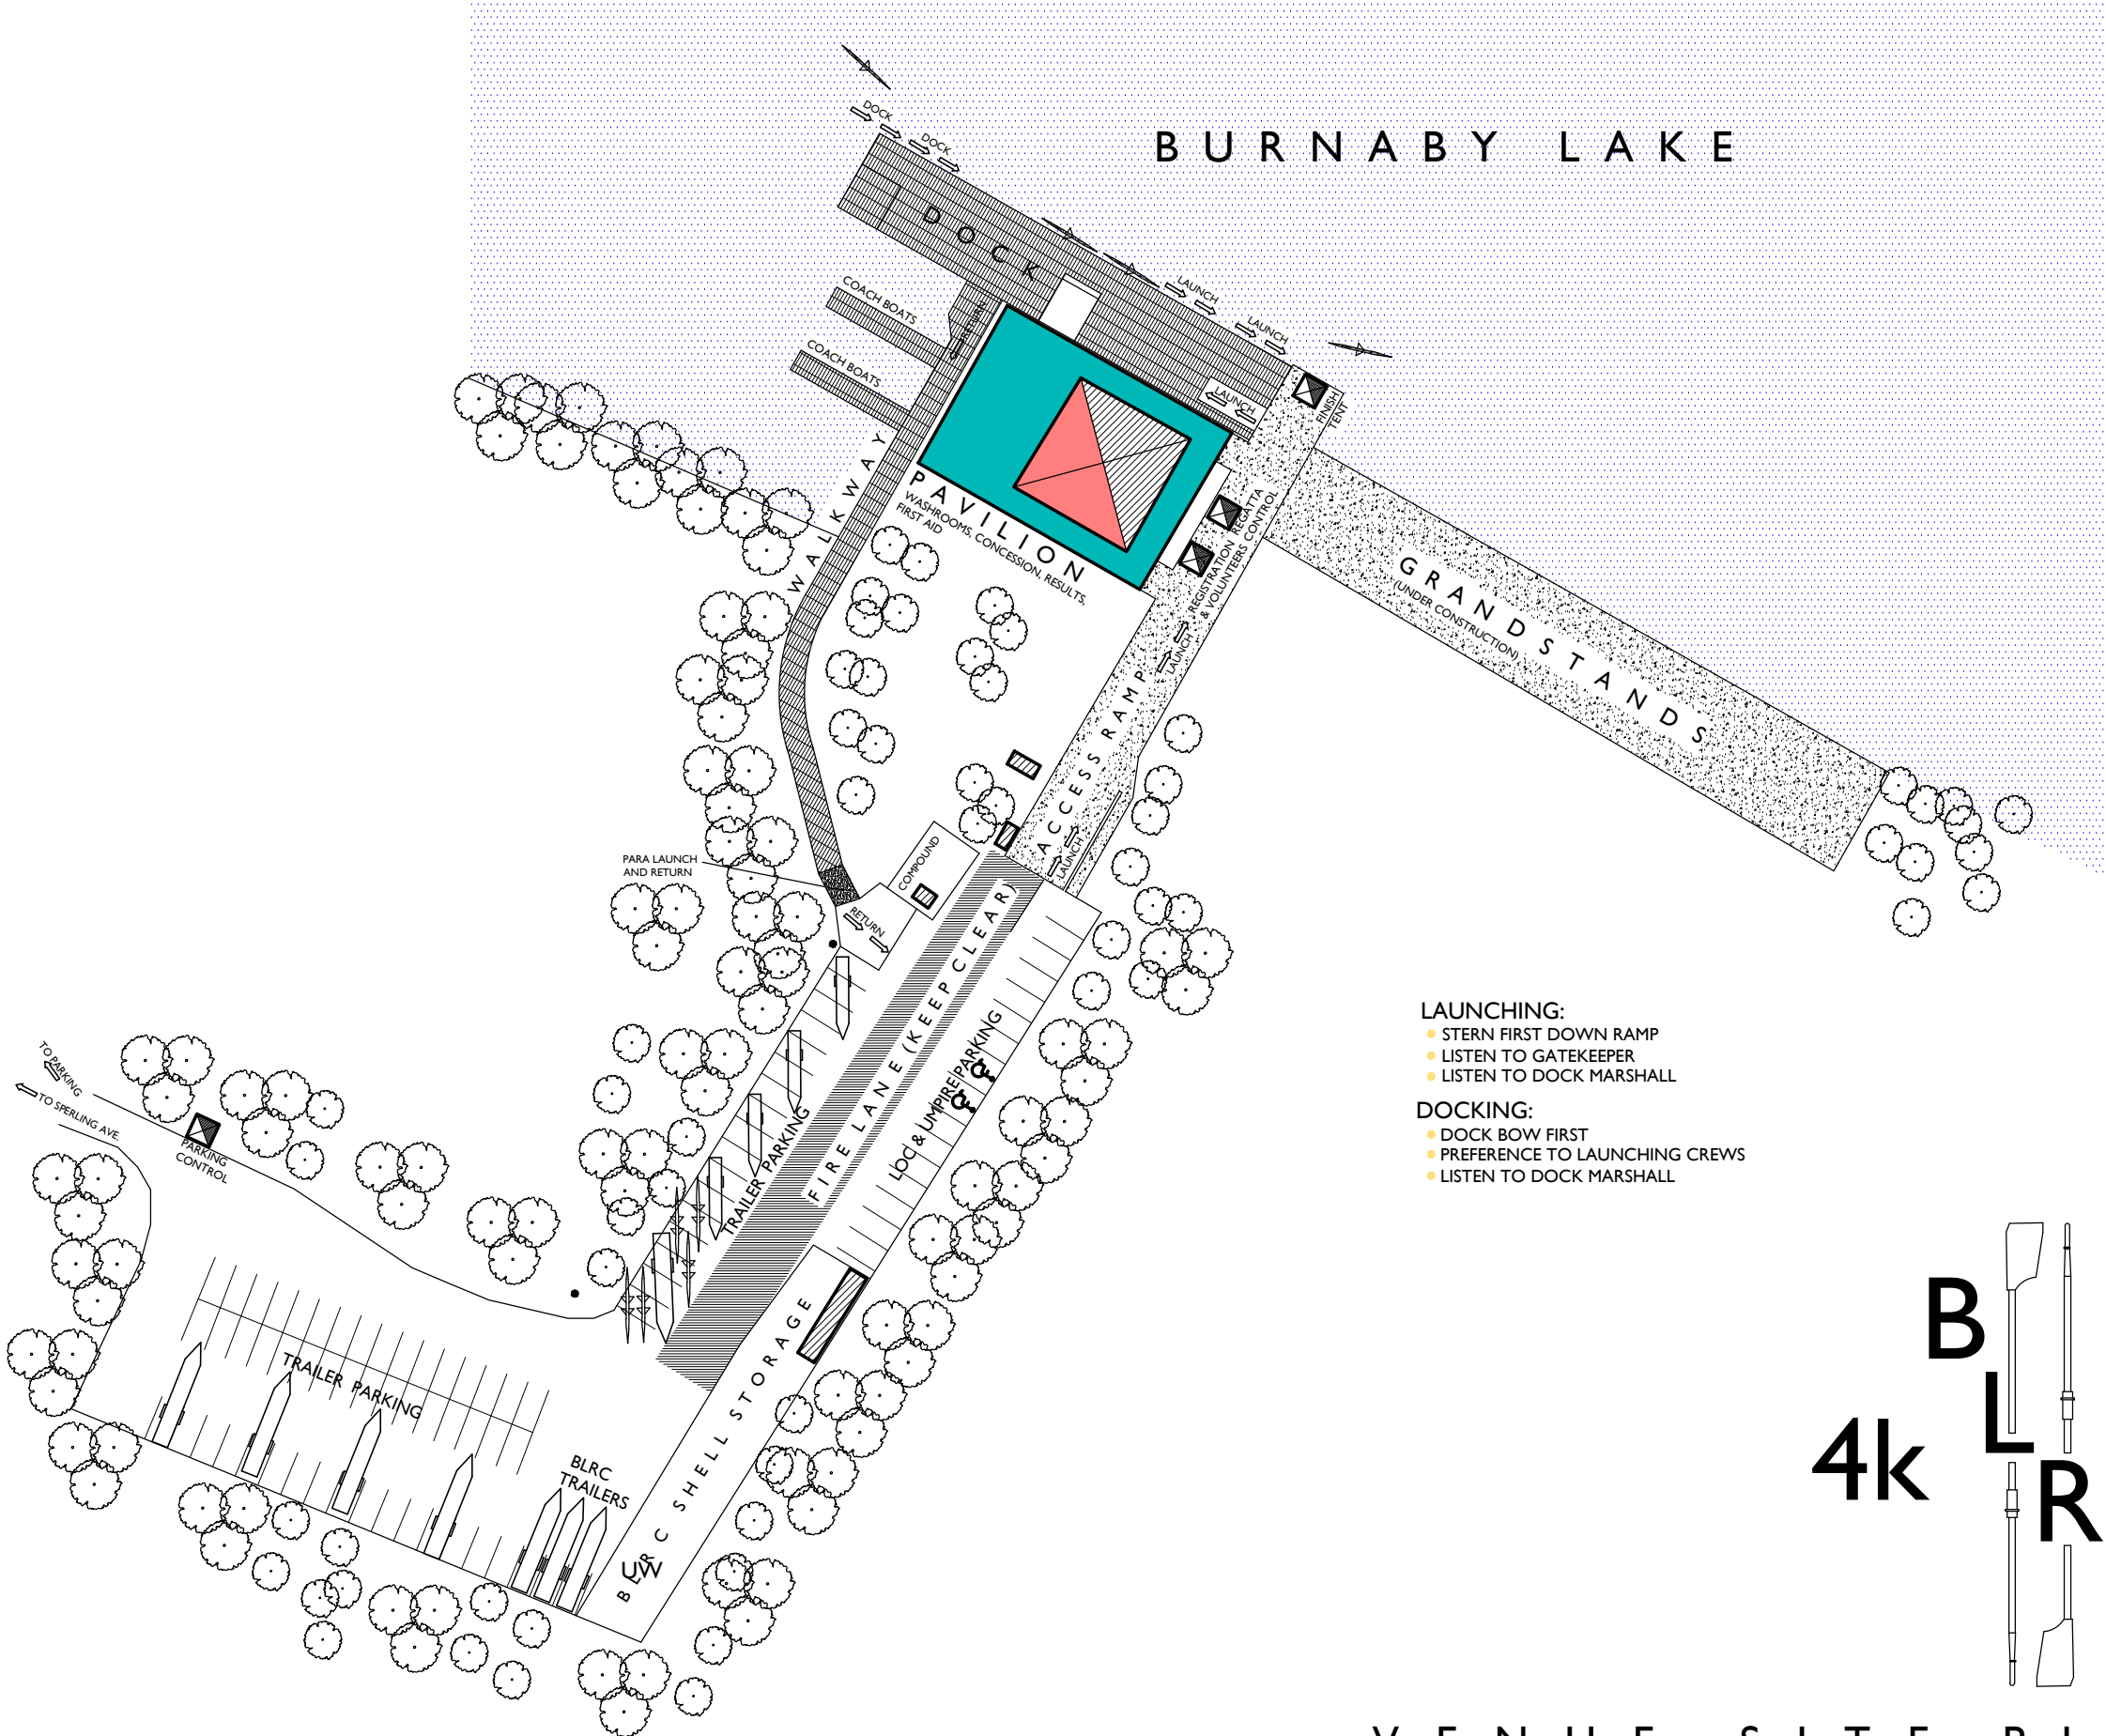

BURNABY LAKE

- LAUNCHING:**
- STERN FIRST DOWN RAMP
 - LISTEN TO GATEKEEPER
 - LISTEN TO DOCK MARSHALL
- DOCKING:**
- DOCK BOW FIRST
 - PREFERENCE TO LAUNCHING CREWS
 - LISTEN TO DOCK MARSHALL

VENUE SITE PLAN